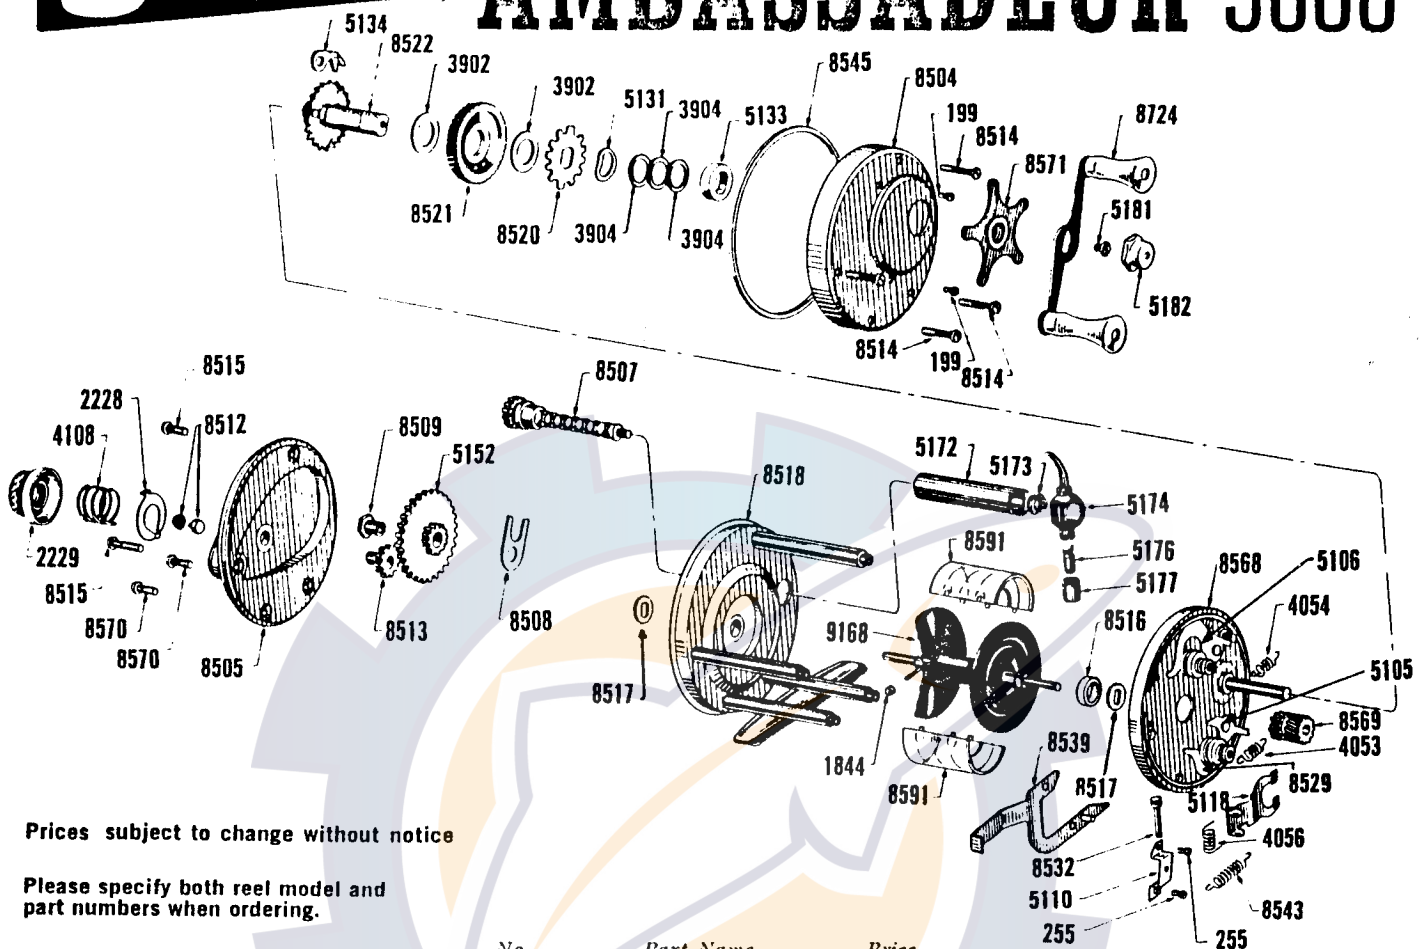

Garcia

AMBASSADEUR 3000

Prices subject to change without notice

Please specify both reel model and part numbers when ordering.

No.	Part Name	Price	No.	Part Name	Price	No.	Part Name	Price
199	Brake Plate Screw	(each) .10	5133	Drive Shaft Bearing	.25	8517	Oilite Bushing	(each) .50
255	Clutch Bracket Screw	(each) .10	5134	Anti Reverse Dog	.65	8518	Frame Assembly	5.85
1844A	Brake Block, Small	(each) .10	5152	Cog Wheel	1.05	8520	Click Wheel	.20
1844B	Brake Block, Medium	(each) .10	5172	Carriage Screw Guard	1.65	8521	Drive Gear with Click Spring	1.20
1844C	Brake Block, Large	(each) .10	5173	Carriage Screw Bearing	.10	8522	Drive Shaft with Ratchet Wheel	2.60
2228	Spool Cap Lock	.10	5174	Line Carriage	2.50	8529	Lock Arm Guide	(each) .20
2229	Left Spool Cap	1.60	5176	Line Carriage Pawl	.60	8532	Pinion Yoke Shaft	.20
3902	Base Drag Washer	(each) .10	5177	Line Carriage Nut	.20	8539	Free Spool Press Arm	.95
3904	Drag Spacer	(each) .10	5181	Handle Retaining Screw	.10	8543	Press Arm Spring	.10
4053	Left Lock Arm Spring	.10	5182	Handle Lock Nut	.50	8545	Head Ring	3.10
4054	Right Lock Arm Spring	.10	8504	Right Side Plate	1.20	8568	Brake Plate Assembled	4.50
4056	Pinion Yoke Spring	.10	8505	Left Side Plate	1.60	8569	Right Pinion Gear	1.05
4108	Spool Cap Spring	.10	8507	Line Carriage Screw	2.10	8570	Left Side Plate Screw	(each) .10
5105	Left Lock Arm	.10	8508	Carriage Screw Yoke	.10	8571	Star Wheel	2.00
5106	Right Lock Arm	.10	8509	Cog Wheel Bearing	.10	8591	Arbor	.65
5110	Clutch Bracket	.10	8512	Spool Bearing	.25	8724	Handle	2.50
5118	Pinion Yoke	.50	8513	Left Pinion Gear	.50	9168	(8506) Spool, comp. (with cont.)	8.75
5131	Spring Washer	.10	8514	Right Side Plate Screw	(each) .10	9210	Spool Container	.60
			8515	Name Plate Screw	.10			
			8516	Spool Shaft Bearing	.50			